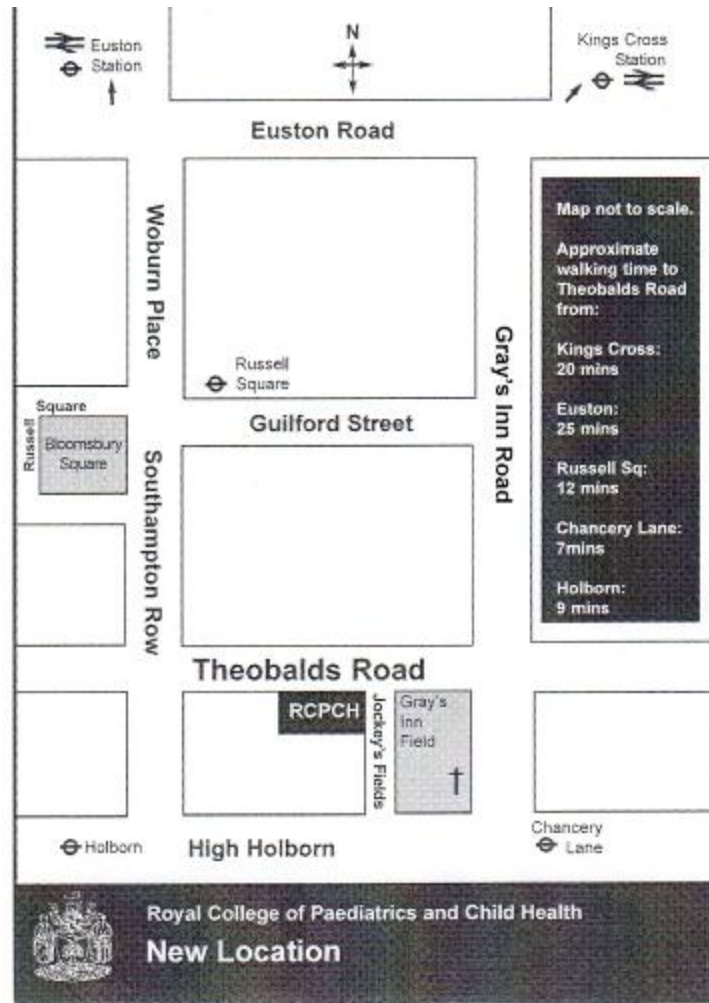

### Public transport

The college is within short walking distance of the following Underground stations:

- Holborn - Central line
- Chancery Lane - Central line
- Russell Square - Piccadilly line